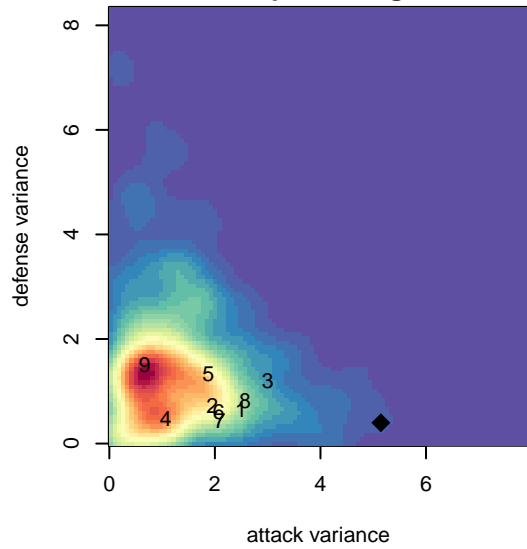

# FME Renegades G99

Fife Milton Edgewood  
 Fife, WA  
 G99 total strength=1199  
 attack=3.18 defense=5  
 fall league = SSUL G99 Div 2

alt names used:  
 FME Renegades  
 FME Renegades  
 FME Renegades (FMEJSC)

Venues played:  
 2015 KITG GU16 Red  
 2015 Xtreme Cup GU16  
 2015 SSUL G99 Div 2

**FME Renegades G99**  
 Dots are actual minus expected GF (blue circles) and GA (red triangles).  
 Blue line is smoothed change in attack strength. Red is smoothed change in defense strength.

**attack and defense variance (black dot)  
relative to other teams  
and top 10 in region**

**attack and defense rating  
relative to others at age  
and all opponents in last 13 months**

**Performance relative to 13 month average**