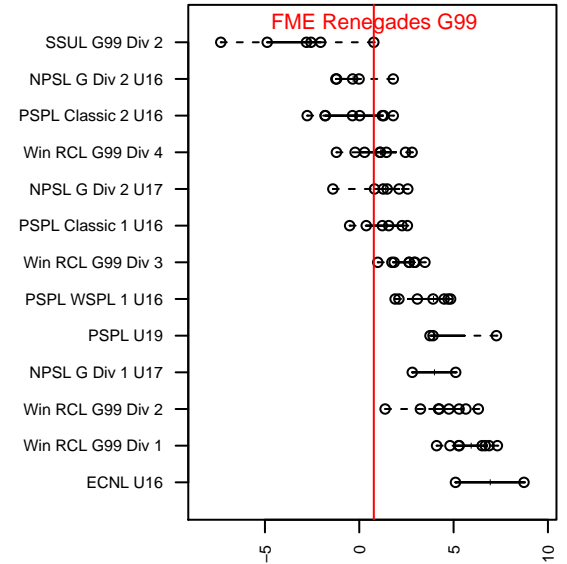

# FME Renegades G99

Fife Milton Edgewood  
 Fife, WA  
 G99 total strength=1199  
 attack=3.18 defense=5  
 fall league = SSUL G99 Div 2

alt names used:  
 FME Renegades  
 FME Renegades  
 FME Renegades (FMEJSC)

Venues played:  
 2015 KITG GU16 Red  
 2015 Xtreme Cup GU16  
 2015 SSUL G99 Div 2

**FME Renegades G99**  
 Dots are actual minus expected GF (blue circles) and GA (red triangles).  
 Blue line is smoothed change in attack strength. Red is smoothed change in defense strength.

**attack and defense variance (black dot)  
relative to other teams  
and top 10 in region**

**attack and defense rating  
relative to others at age  
and all opponents in last 13 months**

**Performance relative to 13 month average**