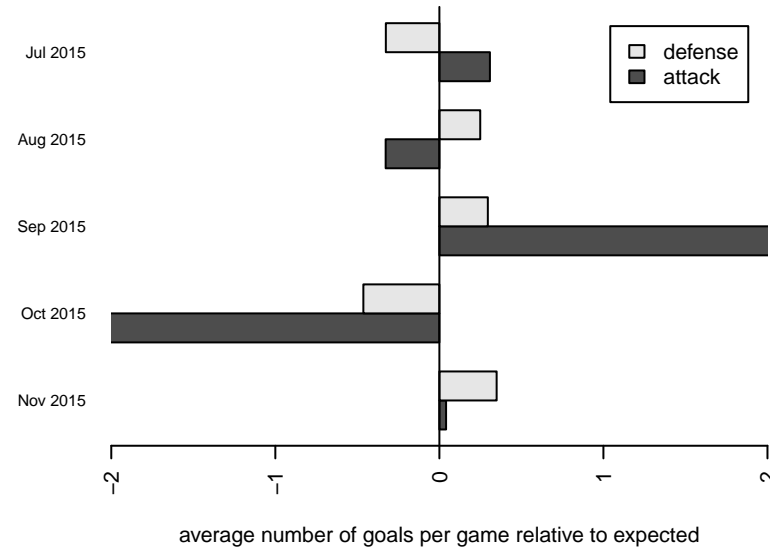

Performance relative to 13 month average