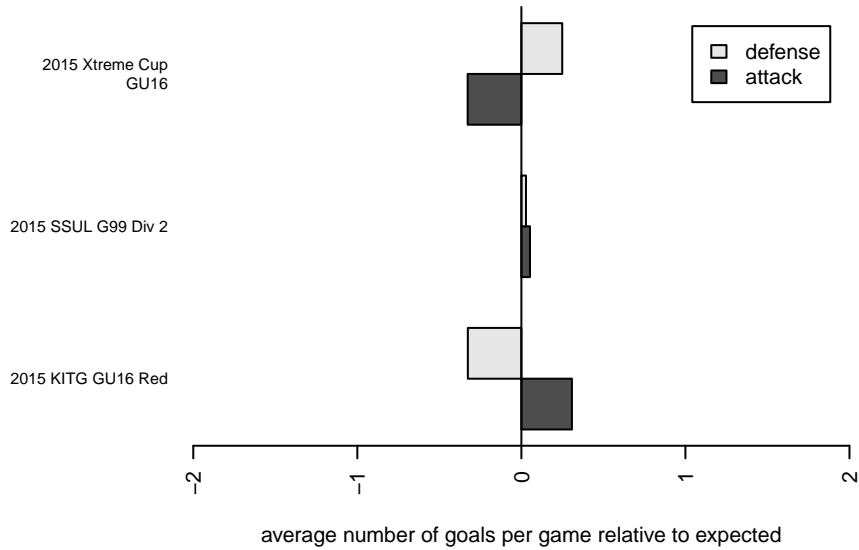

Venues played:  
 2015 KITG GU16 Red  
 2015 Xtreme Cup GU16  
 2015 SSUL G99 Div 2

**FME Renegades G99**  
 Dots are actual minus expected GF (blue circles) and GA (red triangles).  
 Blue line is smoothed change in attack strength. Red is smoothed change in defense strength.

**attack and defense variance (black dot)  
relative to other teams  
and top 10 in region**

**attack and defense rating  
relative to others at age  
and all opponents in last 13 months**

**Performance relative to 13 month average**